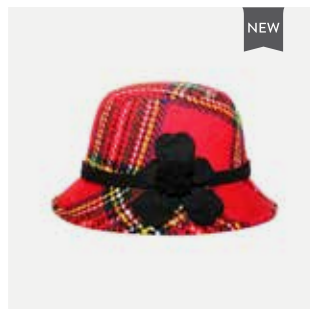

NEW

GREEN TARTAN PORK PIE HAT
Product Code: HAT-471
Size: One Size Fits All

NEW

RED TARTAN PU BASEBALL CAP
Product Code: HAT-419
Size: One Size Fits All

NEW

GREEN TARTAN PU BASEBALL CAP
Product Code: HAT-420
Size: One Size Fits All