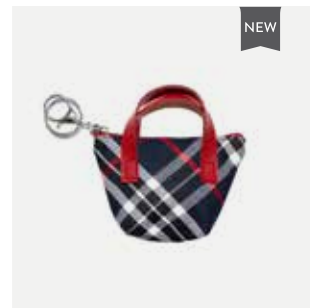

SCOTTIE BAG CHARM- CAMEL TARTAN
Product Code: TD02
Size: One Size

SCOTTIE BAG CHARM- PETROL TARTAN
Product Code: TD03
Size: One Size

TARTAN BAG CHARM- RED MOLESKIN
Product Code: TTSH01
Size: One Size

TARTAN BAG CHARM- CAMEL THOMPSON
Product Code: TTSH02
Size: One Size

TARTAN BAG CHARM- NAVY THOMPSON
Product Code: TTSH03
Size: One Size

TARTAN BAG CHARM- GREEN MOLESKIN
Product Code: TTSH05
Size: One Size

TARTAN MOLESKIN BUMBAG- RED
Product Code: TTBB02
Size: One Size

TARTAN MOLESKIN BUMBAG- CAMEL
Product Code: TTBB01
Size: One Size Fits All