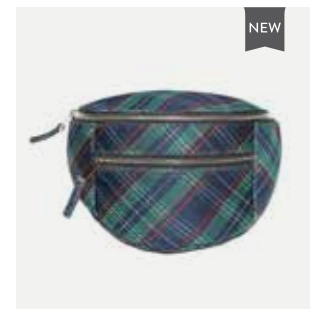

SCOTTIE BAG CHARM- CAMEL TARTAN
Product Code: TD02
Size: One Size

SCOTTIE BAG CHARM- PETROL TARTAN
Product Code: TD03
Size: One Size

TARTAN BAG CHARM- RED MOLESKIN
Product Code: TTSH01
Size: One Size

TARTAN BAG CHARM- CAMEL THOMPSON
Product Code: TTSH02
Size: One Size

TARTAN BAG CHARM- NAVY THOMPSON
Product Code: TTSH03
Size: One Size

TARTAN BAG CHARM- GREEN MOLESKIN
Product Code: TTSH05
Size: One Size

TARTAN MOLESKIN BUMBAG- RED
Product Code: TTBB02
Size: One Size

TARTAN MOLESKIN BUMBAG- CAMEL
Product Code: TTBB01
Size: One Size Fits All

TARTAN MOLESKIN BUMBAG- GREEN
Product Code: TTBB03
Size: One Size

ROYAL STEWART WALLET
Product Code: WALLETO3
Size: H 125mm x W 102mm x D 20mm

TARTAN ACCESSORIES

ROYAL STEWART INSULATED FLASK
 Product Code: BCWB10
 Size: 750ml