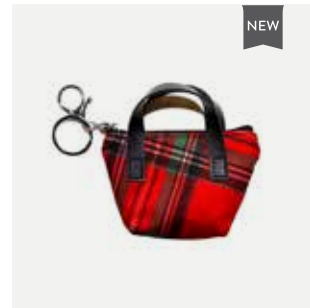

TARTAN FOLD UP SHOPPER
Product Code: TSBAG01
Size: One Size

ROYAL STEWART MINI TOTE
Product Code: HB01
Size: One Size

RED MOLESKIN MINI TOTE
Product Code: HB04
Size: One Size

GREEN MOLESKIN MINI TOTE
Product Code: HB05
Size: One Size

CHUNKY WOOL MIX SHOPPER - RED
Product Code: TTSH04
Size: One Size

CHUNKY WOOL MIX SHOPPER - GREEN
Product Code: TTSH06
Size: One Size Fits All

SCOTTIE BAG CHARM- RED TARTAN
Product Code: TD01
Size: One Size

SCOTTIE BAG CHARM- CAMEL TARTAN
Product Code: TD02
Size: One Size

SCOTTIE BAG CHARM- PETROL TARTAN
Product Code: TD03
Size: One Size

TARTAN BAG CHARM- RED MOLESKIN
Product Code: TTSH01
Size: One Size

TARTAN BAG CHARM- CAMEL THOMPSON
Product Code: TTSH02
Size: One Size