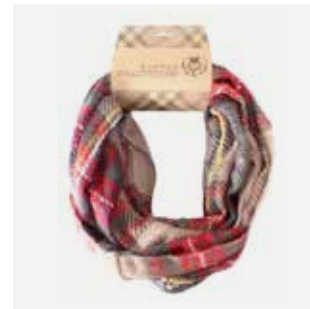

ROYAL STEWART CUFFLINKS
Product Code: CL24
Size: One Size

TARTAN PURSE- CAMEL THOMPSON
Product Code: TB18
Size: One Size

TARTAN PURSE- NAVY THOMPSON
Product Code: TB19
Size: One Size

TARTAN PURSE- GREY THOMPSON
Product Code: TB20
Size: One Size

TARTAN SNOODS & SCARVES

LIGHTWEIGHT BLUE TARTAN SNOOD
Product Code: SNOOD14
Size: One Size Fits All

SOFT TARTAN SNOOD-GREEN
Product Code: SNOOD04
Size: One Size Fits All

SOFT TARTAN SNOOD-GREEN
Product Code: SNOOD05
Size: One Size Fits All

SOFT TARTAN SNOOD-GREEN
Product Code: SNOOD06
Size: One Size Fits All

BASKET WEAVE SNOOD- PINK/BLUE
Product Code: SNOOD19
Size: One Size Fits All

BASKET WEAVE SNOOD- BLUE/GREY
Product Code: SNOOD17
Size: One Size Fits All

BASKET WEAVE SNOOD- BROWN/BEIGE
Product Code: SNOOD16
Size: One Size Fits All

VISCOSE SCARF- ROYAL STEWART
Product Code: SCARF19
Size: One Size Fits All

VISCOSE SCARF- CAMEL THOMPSON
Product Code: SCARF12
Size: One Size Fits All