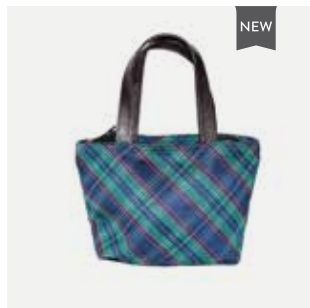

GREEN TARTAN MOLESKIN ZIP PURSE
Product Code: TP22
Size: H 100mm x W 115mm x D 40mm

TARTAN WALLET- GREEN MOLESKIN
Product Code: WALLET20
Size: H 125mm x W 102mm x D 20mm

TARTAN BAGS & CHARMS

ROYAL STEWART WEEKEND BAG
Product Code: TTB01
Size: One Size

TARTAN FOLD UP SHOPPER
Product Code: TSBAG01
Size: One Size

ROYAL STEWART MINI TOTE
Product Code: HB01
Size: One Size

RED MOLESKIN MINI TOTE
Product Code: HB04
Size: One Size

GREEN MOLESKIN MINI TOTE
Product Code: HB05
Size: One Size