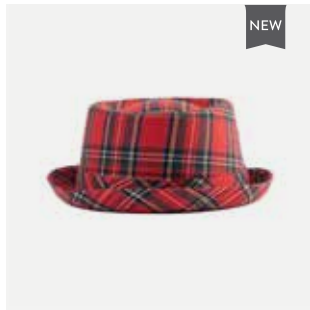

NEWSBOY HAT - GREEN TARTAN
Product Code: HAT-481
Size: One Size Fits All

NEW