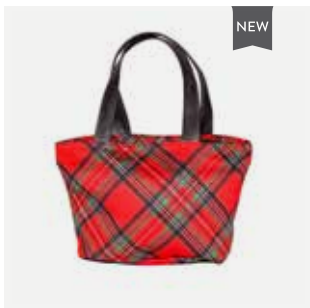

GREEN TARTAN MOLESKIN ZIP PURSE
Product Code: TP22
Size: H 100mm x W 115mm x D 40mm

TARTAN WALLET- GREEN MOLESKIN
Product Code: WALLET20
Size: H 125mm x W 102mm x D 20mm

TARTAN BAGS & CHARMS

ROYAL STEWART WEEKEND BAG
Product Code: TTB01
Size: One Size

TARTAN FOLD UP SHOPPER
Product Code: TSBAG01
Size: One Size

ROYAL STEWART MINI TOTE
Product Code: HB01
Size: One Size

RED MOLESKIN MINI TOTE
Product Code: HB04
Size: One Size

GREEN MOLESKIN MINI TOTE
Product Code: HB05
Size: One Size