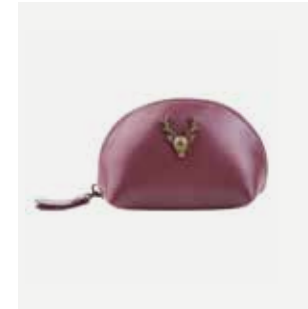

TARTAN PURSE- CAMEL THOMPSON
Product Code: TPI8
Size: H 100mm x W 115mm x D 40mm

TARTAN PURSE- NAVY THOMPSON
Product Code: TPI9
Size: H 100mm x W 115mm x D 40mm

TARTAN PURSE- GREY THOMPSON
Product Code: TP20
Size: H 100mm x W 115mm x D 40mm

TARTAN PURSE- BLACKWATCH
Product Code: TP21
Size: H 125mm x W 102mm x D 20mm

STAG PURSE-RED
Product Code: STP01
Size: H 125mm x W 102mm x D 20mm

STAG PURSE-TAN
Product Code: STP02
Size: H 125mm x W 102mm x D 20mm