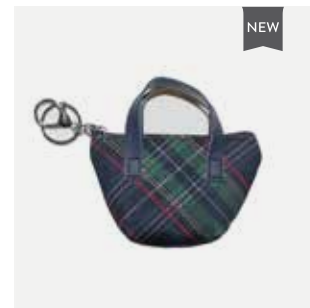

TARTAN FOLD UP SHOPPER
Product Code: TSBAG01
Size: One Size

ROYAL STEWART MINI TOTE
Product Code: HB01
Size: One Size

RED MOLESKIN MINI TOTE
Product Code: HB04
Size: One Size

GREEN MOLESKIN MINI TOTE
Product Code: HB05
Size: One Size

CHUNKY WOOL MIX SHOPPER - RED
Product Code: TTSH04
Size: One Size

CHUNKY WOOL MIX SHOPPER - GREEN
Product Code: TTSH06
Size: One Size Fits All

SCOTTIE BAG CHARM- RED TARTAN
Product Code: TD01
Size: One Size

SCOTTIE BAG CHARM- CAMEL TARTAN
Product Code: TD02
Size: One Size

SCOTTIE BAG CHARM- PETROL TARTAN
Product Code: TD03
Size: One Size

TARTAN BAG CHARM- RED MOLESKIN
Product Code: TTSH01
Size: One Size

TARTAN BAG CHARM- CAMEL THOMPSON
Product Code: TTSH02
Size: One Size

TARTAN BAG CHARM- NAVY THOMPSON
Product Code: TTSH03
Size: One Size

TARTAN BAG CHARM- GREEN MOLESKIN
Product Code: TTSH05
Size: One Size

TARTAN MOLESKIN BUMBAG- RED
Product Code: TTBB02
Size: One Size

TARTAN MOLESKIN BUMBAG- CAMEL
Product Code: TTBB01
Size: One Size Fits All