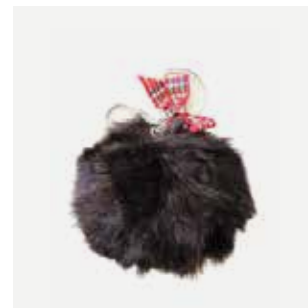

POM POM KEYRING
Product Code: POMKR04
Size: One Size