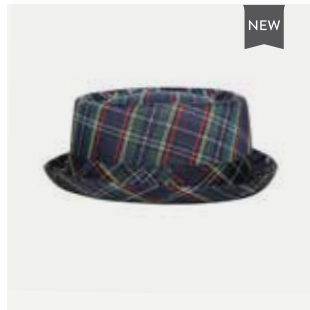

NEW

GREEN TARTAN BUCKET HAT
Product Code: HAT-62
Size: One Size Fits All

NEW

RED TARTAN BUCKET HAT
Product Code: HAT-408
Size: One Size Fits All

NEW

ROYAL STEWART PORK PIE HAT
Product Code: HAT-470
Size: One Size Fits All