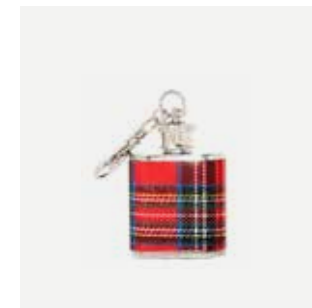

ROYAL STEWART NECK TIE
 Product Code: TIE04
 Size: One Size Fits All

ROYAL STEWART NECK TIE
 Product Code: BOW02
 Size: One Size Fits All

COSY TARTAN/NAVY SOCK 2PACK
 Product Code: SOCK26
 Size: LADIES UK 6-9

ROYAL STEWART TARTAN SOCK 3PACK
 Product Code: SOCK5
 Size: LADIES UK 6-9

ROYAL STEWART LUGGAGE TAG
 Product Code: LT16
 Size: One Size

ROYAL STEWART PILL BOX
 Product Code: PBI37
 Size: One Size

ROYAL STEWART COMPACT MIRROR
 Product Code: CM49
 Size: One Size

ROYAL STEWART NECK PILLOW
 Product Code: NPS2
 Size: One Size

POM POM KEYRING
 Product Code: POMKR04
 Size: One Size

ROYAL STEWART 4OZ HIPFLASK
 Product Code: FL4
 Size: H 93mm x W 95mm x D 30mm

ROYAL STEWART 1 OZ HIPFLASK
 Product Code: FL7
 Size: H 75mm x W 45mm x D 23mm