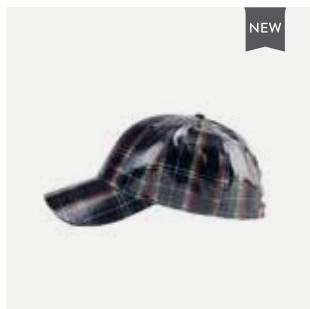

ROYAL STEWART PORK PIE HAT
Product Code: HAT-470
Size: One Size Fits All

NEW

GREEN TARTAN PU BASEBALL CAP
Product Code: HAT-420
Size: One Size Fits All