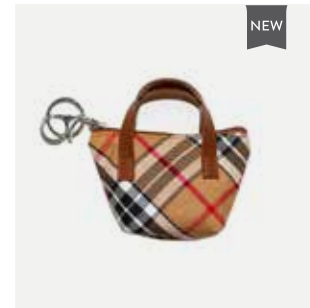

TARTAN FOLD UP SHOPPER
Product Code: TSBAG01
Size: One Size

ROYAL STEWART MINI TOTE
Product Code: HB01
Size: One Size

RED MOLESKIN MINI TOTE
Product Code: HB04
Size: One Size

GREEN MOLESKIN MINI TOTE
Product Code: HB05
Size: One Size

CHUNKY WOOL MIX SHOPPER - RED
Product Code: TTSH04
Size: One Size

CHUNKY WOOL MIX SHOPPER - GREEN
Product Code: TTSH06
Size: One Size Fits All

SCOTTIE BAG CHARM- RED TARTAN
Product Code: TD01
Size: One Size

SCOTTIE BAG CHARM- CAMEL TARTAN
Product Code: TD02
Size: One Size

SCOTTIE BAG CHARM- PETROL TARTAN
Product Code: TD03
Size: One Size

TARTAN BAG CHARM- RED MOLESKIN
Product Code: TTSH01
Size: One Size

TARTAN BAG CHARM- CAMEL THOMPSON
Product Code: TTSH02
Size: One Size